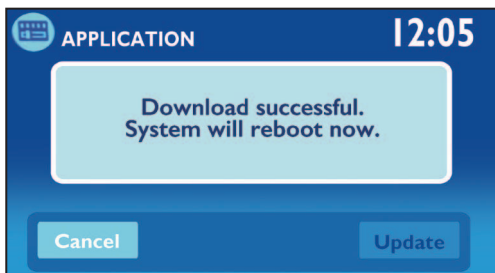

### Procedure

- 1 Turn off the power to the navigation system.
- 2 Push in on the SD card in the slot labeled "SD Map" to pop it out of the SD slot.

- 3 Insert the new card from your map update package. Then turn your navigation system on. After loading the Map SD card, the screen will display the following message:

- 4 Click the Update button. The navigation system screen will display:

The system will then display the loading progress as the update installs. When loading is complete, the system will display:

**The installation of the new navigation map update is successful.**