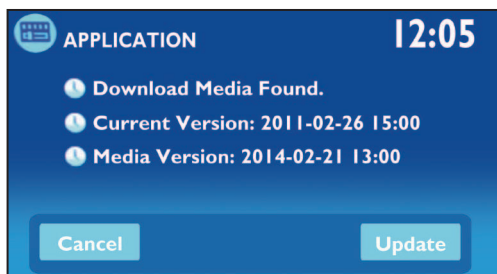

### Procedure

- 1 Turn off the power to the navigation system.
- 2 Push in on the SD card in the slot labeled "SD Map" to pop it out of the SD slot.

- 3 Insert the new card from your map update package. Then turn your navigation system on. After loading the Map SD card, the screen will display the following message: