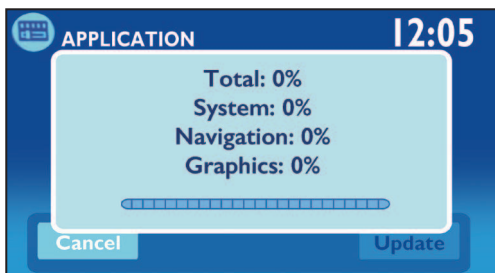

### Procedure

- 1 Turn off the power to the navigation system.
- 2 Push in on the SD card in the slot labeled "SD Map" to pop it out of the SD slot.

- 3 Insert the new card from your map update package. Then turn your navigation system on. After loading the Map SD card, the screen will display the following message:

- 4 Click the Update button. The navigation system screen will display:

The system will then display the loading progress as the update installs. When loading is complete, the system will display:

**The installation of the new navigation map update is successful.**